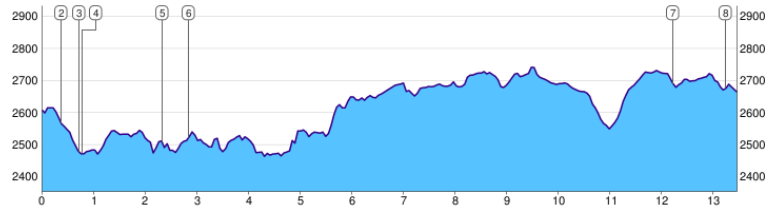

Garrett's Greatest 25 Cue Sheet

24.3 Miles; +2219 Feet Gain

Start (Garrett College) to Aid Station (Bittering Fire Hall)

13.5 Miles; +1079 Feet Gain

- | | | |
|-----|--|------|
| 0.0 | ▶ Depart west on Bumble Bee Rd | 0.0 |
| 0.4 | → Continue Straight onto Mosser Rd | 0.4 |
| 0.3 | → Continue Straight across US-219 | 0.7 |
| 0.1 | ← Left onto Deep Creek Dr | 0.8 |
| 1.5 | ↗ Slight Right to stay on Deep Creek Dr | 2.3 |
| 0.5 | ↑ Continue Straight across US-219 onto Rock Lodge Rd | 2.9 |
| 9.4 | ↖ Slight left onto MD-495 N | 12.3 |
| 1.0 | → Turn right onto Brenneman Rd | 13.3 |
| 0.2 | 🏠 Arrive at AS6 - Bittering Fire Hall | 13.5 |

Aid Station 6 (Bittering Fire Hall) to Finish (Garrett College)

10.8 Miles; +1140 Feet Gain

- | | | |
|-----|--------------------------------------|------|
| 0.0 | ▶ Depart AS6 west on Brenneman Rd | 13.5 |
| 0.2 | ← Left onto MD-495 S | 13.7 |
| 0.1 | → Right onto Orendorf Rd | 13.7 |
| 2.2 | ← Left onto Foxtown Rd | 15.9 |
| 1.9 | ← Left onto Accident Bittering Rd | 17.8 |
| 0.2 | → Right onto Rock Lodge Rd | 18.0 |
| 1.7 | → Right onto Mosser Rd | 19.7 |
| 0.6 | → Right onto Foy Rd | 20.3 |
| 1.1 | ← Left onto Negro Mountain Rd | 21.3 |
| 1.1 | ← Left onto Bumble Bee Rd | 22.4 |
| 1.9 | 🏠 Arrive at Finish - Garrett College | 24.3 |