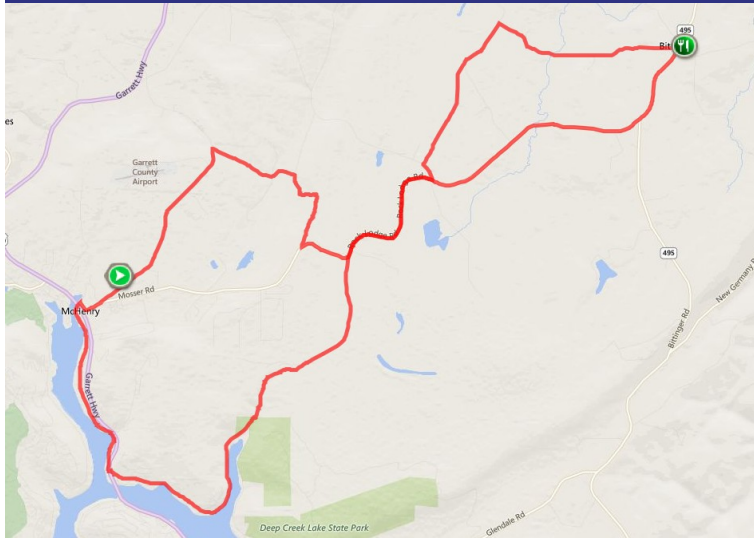

Garrett's Greatest 25 Cue Sheet

24.3 Miles; +2219 Feet Gain

Start (Garrett College) to Aid Station (Bittering Fire Hall)

13.5 Miles; +1079 Feet Gain

- | | | |
|-----|--|------|
| 0.0 | ▶ Depart west on Bumble Bee Rd | 0.0 |
| 0.4 | → Continue Straight onto Mosser Rd | 0.4 |
| 0.3 | → Continue Straight across US-219 | 0.7 |
| 0.1 | ← Left onto Deep Creek Dr | 0.8 |
| 1.5 | ↗ Slight Right to stay on Deep Creek Dr | 2.3 |
| 0.5 | ↑ Continue Straight across US-219 onto Rock Lodge Rd | 2.9 |
| 9.4 | ↖ Slight left onto MD-495 N | 12.3 |
| 1.0 | → Turn right onto Brenneman Rd | 13.3 |
| 0.2 | 🏠 Arrive at AS6 - Bittering Fire Hall | 13.5 |

Aid Station 6 (Bittering Fire Hall) to Finish (Garrett College)

10.8 Miles; +1140 Feet Gain

- | | | |
|-----|--------------------------------------|------|
| 0.0 | ▶ Depart AS6 west on Brenneman Rd | 13.5 |
| 0.2 | ← Left onto MD-495 S | 13.7 |
| 0.1 | → Right onto Orendorf Rd | 13.7 |
| 2.2 | ← Left onto Foxtown Rd | 15.9 |
| 1.9 | ← Left onto Accident Bittering Rd | 17.8 |
| 0.2 | → Right onto Rock Lodge Rd | 18.0 |
| 1.7 | → Right onto Mosser Rd | 19.7 |
| 0.6 | → Right onto Foy Rd | 20.3 |
| 1.1 | ← Left onto Negro Mountain Rd | 21.3 |
| 1.1 | ← Left onto Bumble Bee Rd | 22.4 |
| 1.9 | 🏠 Arrive at Finish - Garrett College | 24.3 |