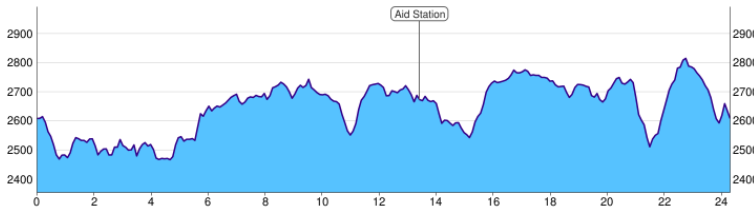

Garrett's Greatest 25 Cue Sheet

24.3 Miles; +2219 Feet Gain

Start (Garrett College) to Aid Station (Bittering Fire Hall)

13.5 Miles; +1079 Feet Gain

- | | | |
|-----|--|------|
| 0.0 | ▶ Depart west on Bumble Bee Rd | 0.0 |
| 0.4 | → Continue Straight onto Mosser Rd | 0.4 |
| 0.3 | → Continue Straight across US-219 | 0.7 |
| 0.1 | ← Left onto Deep Creek Dr | 0.8 |
| 1.5 | ↗ Slight Right to stay on Deep Creek Dr | 2.3 |
| 0.5 | ↑ Continue Straight across US-219 onto Rock Lodge Rd | 2.9 |
| 9.4 | ↖ Slight left onto MD-495 N | 12.3 |
| 1.0 | → Turn right onto Brenneman Rd | 13.3 |
| 0.2 | 🏠 Arrive at AS6 - Bittering Fire Hall | 13.5 |

Aid Station 6 (Bittering Fire Hall) to Finish (Garrett College)

10.8 Miles; +1140 Feet Gain

- | | | |
|-----|--------------------------------------|------|
| 0.0 | ▶ Depart AS6 west on Brenneman Rd | 13.5 |
| 0.2 | ← Left onto MD-495 S | 13.7 |
| 0.1 | → Right onto Orendorf Rd | 13.7 |
| 2.2 | ← Left onto Foxtown Rd | 15.9 |
| 1.9 | ← Left onto Accident Bittering Rd | 17.8 |
| 0.2 | → Right onto Rock Lodge Rd | 18.0 |
| 1.7 | → Right onto Mosser Rd | 19.7 |
| 0.6 | → Right onto Foy Rd | 20.3 |
| 1.1 | ← Left onto Negro Mountain Rd | 21.3 |
| 1.1 | ← Left onto Bumble Bee Rd | 22.4 |
| 1.9 | 🏠 Arrive at Finish - Garrett College | 24.3 |