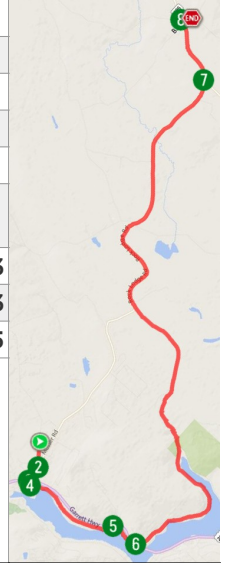

Garrett's Greatest 25 Cue Sheet

24.3 Miles; +2219 Feet Gain

Start (Garrett College) to Aid Station (Bittering Fire Hall)

13.5 Miles; +1079 Feet Gain

- | | | |
|-----|--|------|
| 0.0 | ▶ Depart west on Bumble Bee Rd | 0.0 |
| 0.4 | → Continue Straight onto Mosser Rd | 0.4 |
| 0.3 | → Continue Straight across US-219 | 0.7 |
| 0.1 | ← Left onto Deep Creek Dr | 0.8 |
| 1.5 | ↗ Slight Right to stay on Deep Creek Dr | 2.3 |
| 0.5 | ↑ Continue Straight across US-219 onto Rock Lodge Rd | 2.9 |
| 9.4 | ↖ Slight left onto MD-495 N | 12.3 |
| 1.0 | → Turn right onto Brenneman Rd | 13.3 |
| 0.2 | 🏠 Arrive at AS6 - Bittering Fire Hall | 13.5 |

Aid Station 6 (Bittering Fire Hall) to Finish (Garrett College)

10.8 Miles; +1140 Feet Gain

- | | | |
|-----|--------------------------------------|------|
| 0.0 | ▶ Depart AS6 west on Brenneman Rd | 13.5 |
| 0.2 | ← Left onto MD-495 S | 13.7 |
| 0.1 | → Right onto Orendorf Rd | 13.7 |
| 2.2 | ← Left onto Foxtown Rd | 15.9 |
| 1.9 | ← Left onto Accident Bittering Rd | 17.8 |
| 0.2 | → Right onto Rock Lodge Rd | 18.0 |
| 1.7 | → Right onto Mosser Rd | 19.7 |
| 0.6 | → Right onto Foy Rd | 20.3 |
| 1.1 | ← Left onto Negro Mountain Rd | 21.3 |
| 1.1 | ← Left onto Bumble Bee Rd | 22.4 |
| 1.9 | 🏠 Arrive at Finish - Garrett College | 24.3 |